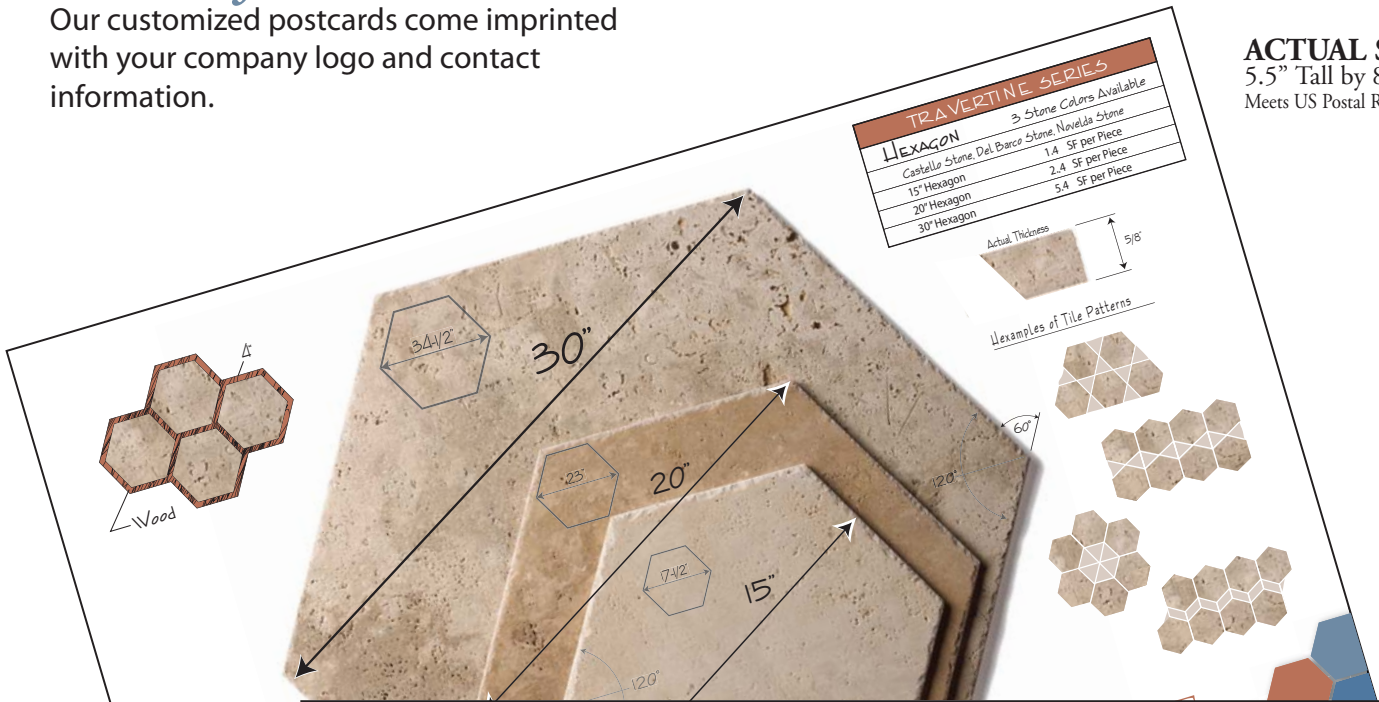

## Increase your sales...

Our customized postcards come imprinted with your company logo and contact information.

**ACTUAL SIZE**  
5.5" Tall by 8.5" Wide  
& Meets US Postal Requirements

Hexstone Finishes

## Introducing...

The **Only** 30" Hexagon Stone Tile in the World now available at

<Your Company Logo>  
Address, phone & website here.

Visit us to view this groundbreaking technology in Stone Flooring.