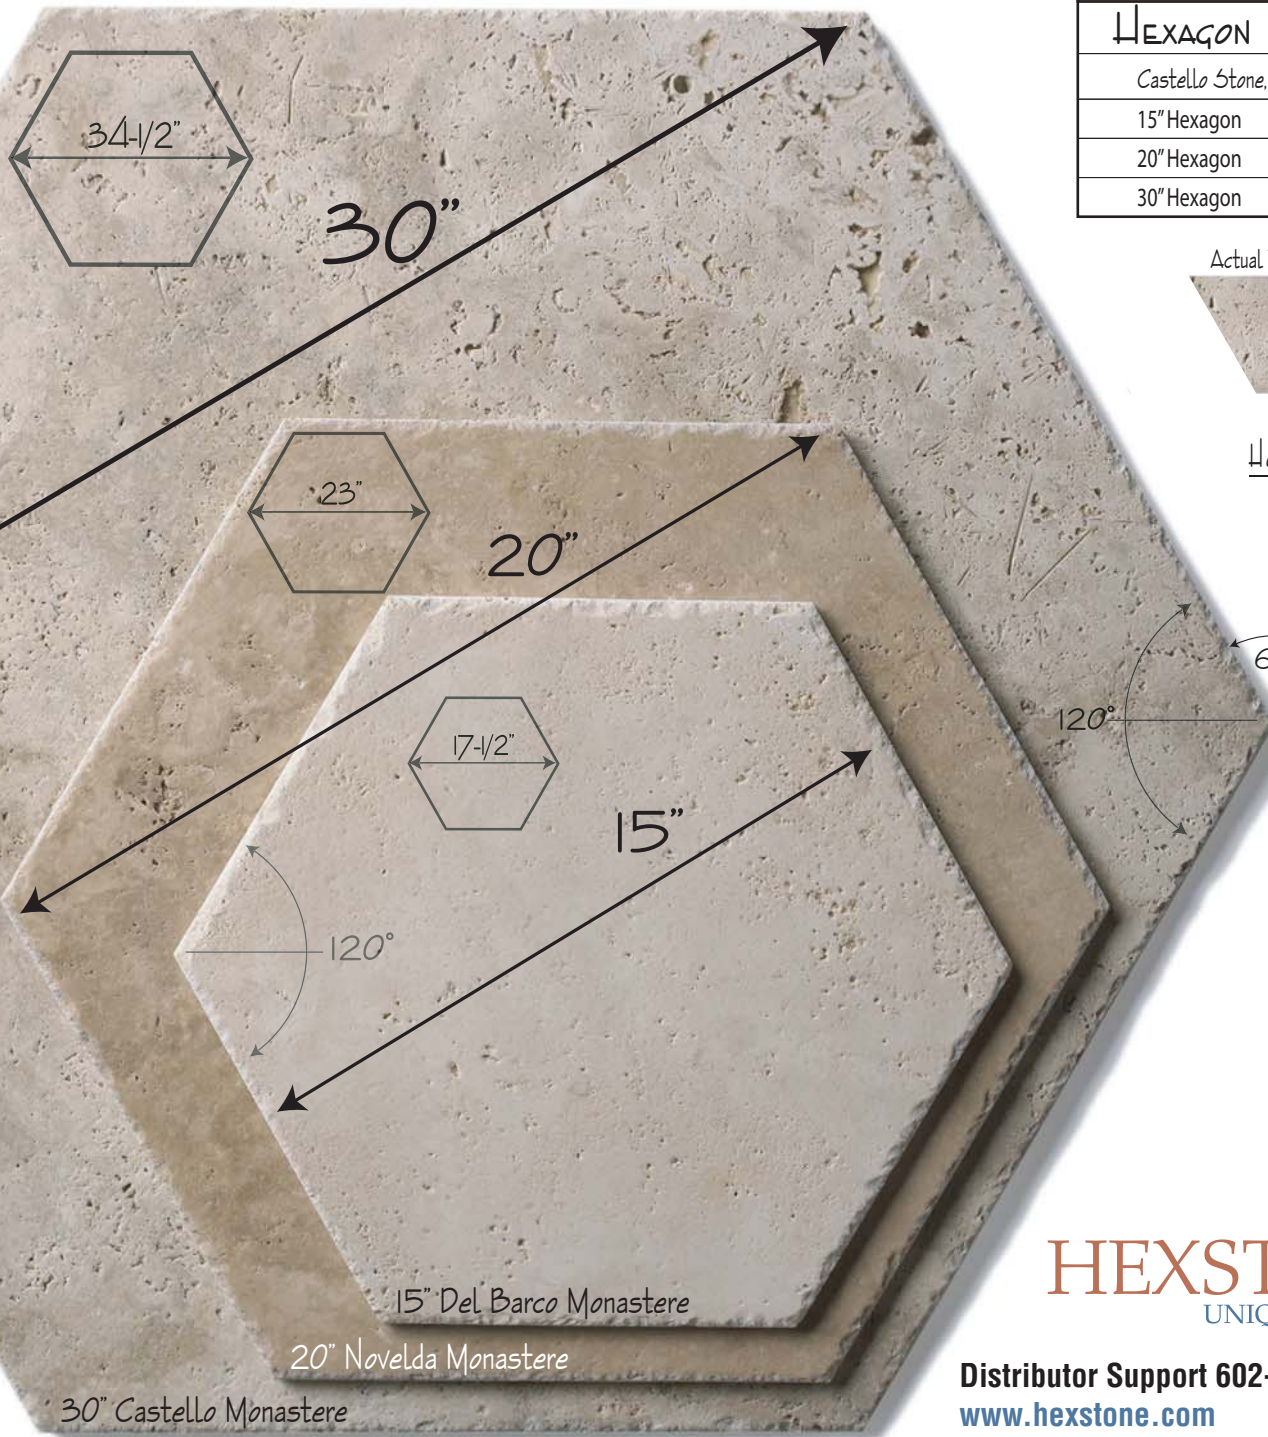

# TRAVERTINE SERIES

HEXAGON 3 Stone Colors Available

Castello Stone, Del Barco Stone, Novelda Stone

15" Hexagon 1.4 SF per Piece

20" Hexagon 2.4 SF per Piece

30" Hexagon 5.4 SF per Piece

Actual Thickness

Examples of Tile Patterns

Hexstone Finishes:

15" Del Barco Monastere

20" Novelda Monastere

30" Castello Monastere

**HEXSTONE**  
UNIQUE SURFACES

Distributor Support 602-443-6010

[www.hexstone.com](http://www.hexstone.com)